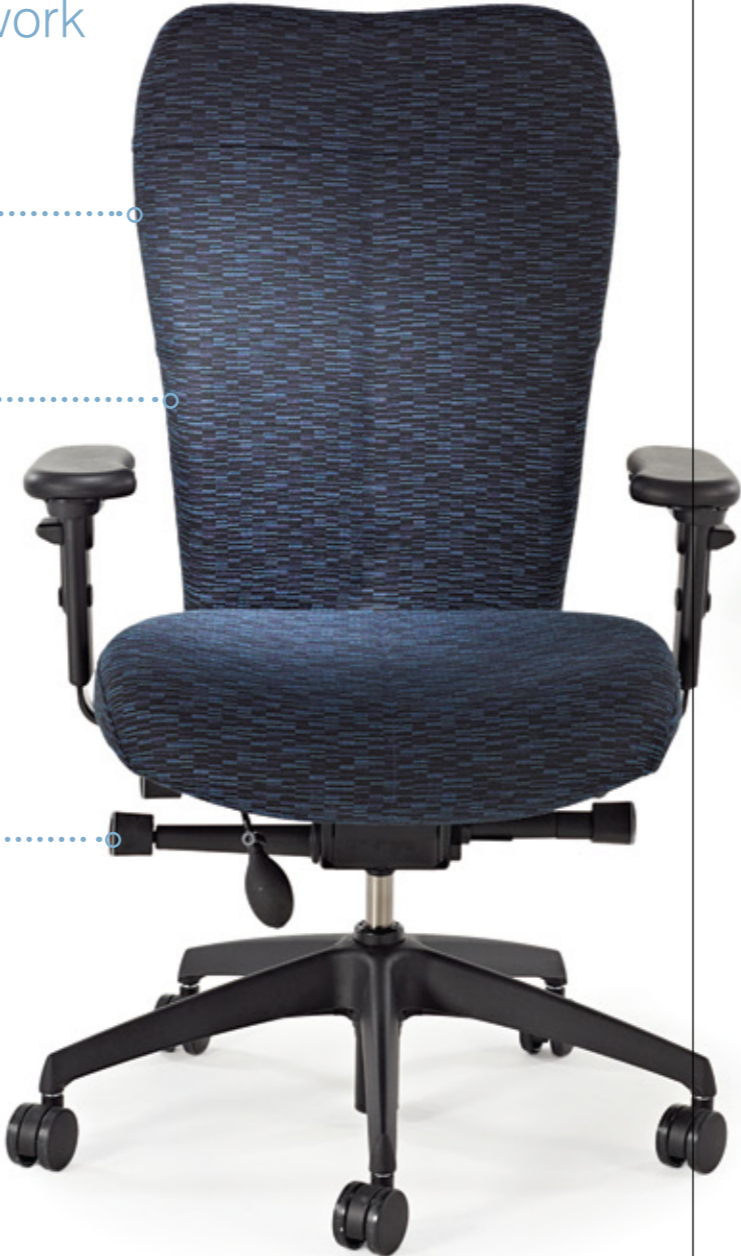

nomique

am:pm

24/7 AND HEAVY DUTY

www.nomique.com

The mark of
responsible forestry

24/7
chair

Facilities where people work around the clock require the right equipment. It is important to have the best chair to ensure performance throughout the working day/night, when concentration is a must. **AM:PM** has been designed for constant use, to give high levels of comfort, with a sturdy steel structure and the use of fabrics that will cope with 24/7 use.

offers continuous support and comfort through those extended hours of work

A metal structure inside the back rest makes the chair robust and sturdy.

Moulded foam padding on back and seat offer great comfort and retains its shape.

High performance ISB mechanism to suit the 24h environment. Weight setting up to 190kg/ 30 Stone.

Integral headrest, bend forwards to relax neck and shoulders.

3 year guarantee
within 24h use

emergency service & call centres

data processing

- dealing rooms
- finance & banking
- IT

features, options and finishes

Back Sizes	Medium Back High Back (with integral headrest)			
Mechanism	ISB Mechanism (Independent seat and back adjustment) (weight setting up to 190kg / 30 stone)			
Arm Options	4D Adjustable Arms (adj. arm pad)			
Ergonomic Accessories	Integral Headrest Vinyl Headrest Cover Pump Up Lumbar (as standard) Seat Slide (as standard)			
Base & Castor Options	Black Nylon Polished Aluminium <hr style="border-top: 1px dotted #ccc;"/> Carpet Castors Hard Floor Castors			
Note	To comply for a 3 year warranty within 24 hour use, 24h fabric and a polished base must be specified.			