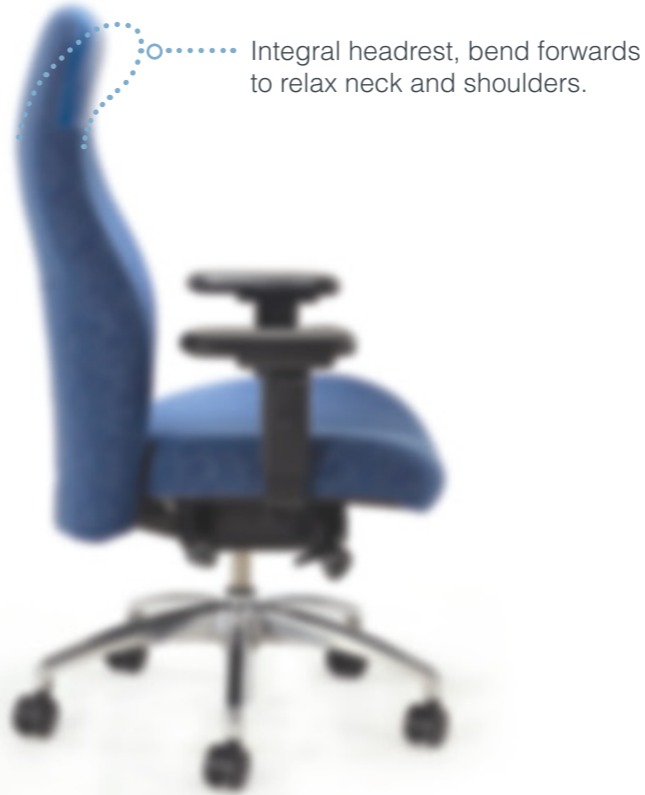

nomique

am:pm

24/7 AND HEAVY DUTY

www.nomique.com

The mark of
responsible forestry

24/7
chair

Facilities where people work around the clock require the right equipment. It is important to have the best chair to ensure performance throughout the working day/night, when concentration is a must. **AM:PM** has been designed for constant use, to give high levels of comfort, with a sturdy steel structure and the use of fabrics that will cope with 24/7 use.

offers continuous support and comfort through those extended hours of work

A metal structure inside the back rest makes the chair robust and sturdy.

Moulded foam padding on back and seat offer great comfort and retains its shape.

High performance ISB mechanism to suit the 24h environment. Weight setting up to 190kg/ 30 Stone.

Integral headrest, bend forwards to relax neck and shoulders.

3 year guarantee
within 24h use

emergency service & call centres

data processing

- dealing rooms
- finance & banking
- IT

features, options and finishes

Back Sizes	Medium Back High Back (with integral headrest)			
Mechanism	ISB Mechanism (Independent seat and back adjustment) (weight setting up to 190kg / 30 stone)			
Arm Options	4D Adjustable Arms (adj. arm pad)			
Ergonomic Accessories	Integral Headrest Vinyl Headrest Cover Pump Up Lumbar (as standard) Seat Slide (as standard)			
Base & Castor Options	Black Nylon Polished Aluminium <hr style="border-top: 1px dotted #ccc;"/> Carpet Castors Hard Floor Castors			
Note	To comply for a 3 year warranty within 24 hour use, 24h fabric and a polished base must be specified.			