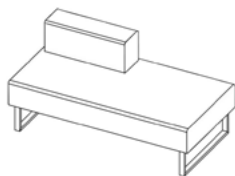

Configuration Guide

Chicago Modular | Seat/back combination

nomique

CGM1-S
(Single seat -satin leg frame)

CGM1-SB-S
(Single - straight back - satin leg frame)

CGM1-CBR-S
(Single - corner back on RIGHT whilst seated - satin leg frame)

CGM1-CBL-S
(Single - corner back on LEFT whilst seated - satin leg frame)

CGM2-S
(Double seat - satin leg frame)

CGM2-SBR-S
(Double seat - straight back on RIGHT whilst seated - satin leg frame)

CGM2-SBL-S
(Double seat - straight back on LEFT whilst seated - satin leg frame)

CGM2-2SB-S
(Double seat - 2 straight back - satin leg frame)

CGM2-2SBR-S
(Double seat - 2 straight back on RIGHT whilst seated - satin leg frame)

CGM2-2SBL-S
(Double seat - 2 straight back on LEFT whilst seated - satin leg frame)