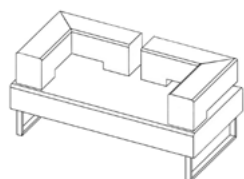

Configuration Guide

Chicago Modular | Seat/back combination

nomique

CGM1-S
(Single seat -satin leg frame)

CGM1-SB-S
(Single - straight back - satin leg frame)

CGM1-CBR-S
(Single - corner back on RIGHT whilst seated - satin leg frame)

CGM2-2SB-S
(Double seat - 2 straight back - satin leg frame)

CGM2-2SBR-S
(Double seat - 2 straight back on RIGHT whilst seated - satin leg frame)

CGM2-2SBL-S
(Double seat - 2 straight back on LEFT whilst seated - satin leg frame)

CGM2-SBR-CB-S
(Double seat - 1 straight back on RIGHT whilst seated & corner back - satin leg frame)

CGM2-SBL-CB-S
(Double seat - 1 straight back on LEFT whilst seated & corner back - satin leg frame)

CGM2-CBR-S
(Double seat - 1 corner back on RIGHT whilst seated - satin leg frame)

CGM2-CBL-S
(Double seat - 1 corner back on LEFT whilst seated - satin leg frame)

CGM2-2CB-S
(Double Seat -2 corner back - satin leg frame)

CGM2-2CBR-S
(Double Seat -2 corner back on RIGHT while seated - satin leg frame)