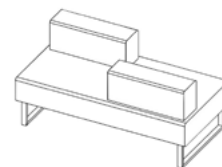

Configuration Guide

Chicago Modular | Seat/back combination

nomique

CGM1-S
(Single seat -satin leg frame)

CGM1-SB-S
(Single - straight back - satin leg frame)

CGM1-CBR-S
(Single - corner back on RIGHT whilst seated - satin leg frame)

CGM1-CBL-S
(Single - corner back on LEFT whilst seated - satin leg frame)

CGM2-S
(Double seat - satin leg frame)

CGM2-SBR-S
(Double seat - straight back on RIGHT whilst seated - satin leg frame)

CGM2-SBL-S
(Double seat - straight back on LEFT whilst seated - satin leg frame)

CGM2-2SB-S
(Double seat - 2 straight back - satin leg frame)

CGM2-2SBR-S
(Double seat - 2 straight back on RIGHT whilst seated - satin leg frame)

CGM2-2SBL-S
(Double seat - 2 straight back on LEFT whilst seated - satin leg frame)

CGM2-SBR-CB-S
(Double seat - 1 straight back on RIGHT whilst seated & corner back - satin leg frame)

CGM2-SBL-CB-S
(Double seat - 1 straight back on LEFT whilst seated & corner back - satin leg frame)

CGM2-CBR-S
(Double seat - 1 corner back on RIGHT whilst seated - satin leg frame)