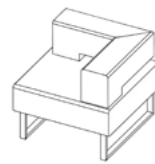

Configuration Guide

Chicago Modular | Seat/back combination

nomique

CGM1-S
(Single seat -satin leg frame)

CGM1-SB-S
(Single - straight back - satin leg frame)

CGM1-CBR-S
(Single - corner back on RIGHT whilst seated - satin leg frame)

CGM1-CBL-S
(Single - corner back on LEFT whilst seated - satin leg frame)

CGM2-S
(Double seat - satin leg frame)

CGM2-SBR-S
(Double seat - straight back on RIGHT whilst seated - satin leg frame)

CGM2-SBL-S
(Double seat - straight back on LEFT whilst seated - satin leg frame)

CGM2-2SB-S
(Double seat - 2 straight back - satin leg frame)

CGM2-2SBR-S
(Double seat - 2 straight back on RIGHT whilst seated - satin leg frame)

CGM2-2SBL-S
(Double seat - 2 straight back on LEFT whilst seated - satin leg frame)