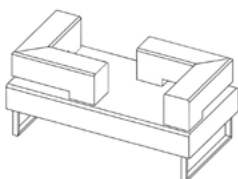

Configuration Guide

Chicago Modular | Seat/back combination

nomique

CGM1-S
(Single seat -satin leg frame)

CGM1-SB-S
(Single - straight back - satin leg frame)

CGM1-CBR-S
(Single - corner back on RIGHT whilst seated - satin leg frame)

CGM2-2SB-S
(Double seat - 2 straight back - satin leg frame)

CGM2-2SBR-S
(Double seat - 2 straight back on RIGHT whilst seated - satin leg frame)

CGM2-2SBL-S
(Double seat - 2 straight back on LEFT whilst seated - satin leg frame)

CGM2-SBR-CB-S
(Double seat - 1 straight back on RIGHT whilst seated & corner back - satin leg frame)

CGM2-SBL-CB-S
(Double seat - 1 straight back on LEFT whilst seated & corner back - satin leg frame)

CGM2-CBR-S
(Double seat - 1 corner back on RIGHT whilst seated - satin leg frame)

CGM2-CBL-S
(Double seat - 1 corner back on LEFT whilst seated - satin leg frame)

CGM2-2CB-S
(Double Seat -2 corner back - satin leg frame)

CGM2-2CBR-S
(Double Seat -2 corner back on RIGHT while seated - satin leg frame)