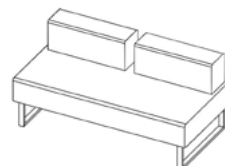

Configuration Guide

Chicago Modular | Seat/back combination

nomique

CGM1-S
(Single seat -satin leg frame)

CGM1-SB-S
(Single - straight back - satin leg frame)

CGM1-CBR-S
(Single - corner back on RIGHT whilst seated - satin leg frame)

CGM1-CBL-S
(Single - corner back on LEFT whilst seated - satin leg frame)

CGM2-S
(Double seat - satin leg frame)

CGM2-SBR-S
(Double seat - straight back on RIGHT whilst seated - satin leg frame)

CGM2-SBL-S
(Double seat - straight back on LEFT whilst seated - satin leg frame)

CGM2-2SB-S
(Double seat - 2 straight back - satin leg frame)

CGM2-2SBR-S
(Double seat - 2 straight back on RIGHT whilst seated - satin leg frame)

CGM2-2SBL-S
(Double seat - 2 straight back on LEFT whilst seated - satin leg frame)

CGM2-SBR-CB-S
(Double seat - 1 straight back on RIGHT whilst seated & corner back - satin leg frame)

CGM2-SBL-CB-S
(Double seat - 1 straight back on LEFT whilst seated & corner back - satin leg frame)

CGM2-CBR-S
(Double seat - 1 corner back on RIGHT whilst seated - satin leg frame)