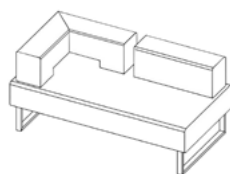

Configuration Guide

Chicago Modular | Seat/back combination

nomique

CGM1-S
(Single seat -satin leg frame)

CGM1-SB-S
(Single - straight back - satin leg frame)

CGM1-CBR-S
(Single - corner back on RIGHT whilst seated - satin leg frame)

CGM1-CBL-S
(Single - corner back on LEFT whilst seated - satin leg frame)

CGM2-S
(Double seat - satin leg frame)

CGM2-SBR-S
(Double seat - straight back on RIGHT whilst seated - satin leg frame)

CGM2-SBL-S
(Double seat - straight back on LEFT whilst seated - satin leg frame)

CGM2-2SB-S
(Double seat - 2 straight back - satin leg frame)

CGM2-2SBR-S
(Double seat - 2 straight back on RIGHT whilst seated - satin leg frame)

CGM2-2SBL-S
(Double seat - 2 straight back on LEFT whilst seated - satin leg frame)

CGM2-SBR-CB-S
(Double seat - 1 straight back on RIGHT whilst seated & corner back - satin leg frame)

CGM2-SBL-CB-S
(Double seat - 1 straight back on LEFT whilst seated & corner back - satin leg frame)

CGM2-CBR-S
(Double seat - 1 corner back on RIGHT whilst seated - satin leg frame)