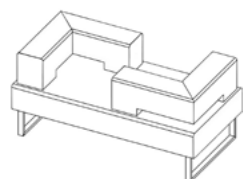

Configuration Guide

Chicago Modular | Seat/back combination

nomique

CGM1-S
(Single seat -satin leg frame)

CGM1-SB-S
(Single - straight back - satin leg frame)

CGM1-CBR-S
(Single - corner back on RIGHT whilst seated - satin leg frame)

CGM2-2SB-S
(Double seat - 2 straight back - satin leg frame)

CGM2-2SBR-S
(Double seat - 2 straight back on RIGHT whilst seated - satin leg frame)

CGM2-2SBL-S
(Double seat - 2 straight back on LEFT whilst seated - satin leg frame)

CGM2-SBR-CB-S
(Double seat - 1 straight back on RIGHT whilst seated & corner back - satin leg frame)

CGM2-SBL-CB-S
(Double seat - 1 straight back on LEFT whilst seated & corner back - satin leg frame)

CGM2-CBR-S
(Double seat - 1 corner back on RIGHT whilst seated - satin leg frame)

CGM2-CBL-S
(Double seat - 1 corner back on LEFT whilst seated - satin leg frame)

CGM2-2CB-S
(Double Seat -2 corner back - satin leg frame)

CGM2-2CBR-S
(Double Seat -2 corner back on RIGHT while seated - satin leg frame)