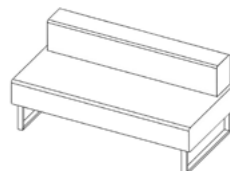

CGM2-DSB-S
(Double Seat -double straight back - satin leg frame)

In order to assist you with your Chicago Modular order, it is essential that you send us your configuration with your sales order to sales@nomique.com.