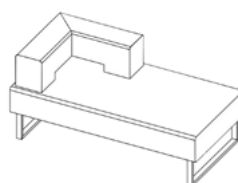

Configuration Guide

Chicago Modular | Seat/back combination

nomique

CGM1-S
(Single seat -satin leg frame)

CGM1-SB-S
(Single - straight back - satin leg frame)

CGM1-CBR-S
(Single - corner back on RIGHT whilst seated - satin leg frame)

CGM1-CBL-S
(Single - corner back on LEFT whilst seated - satin leg frame)

CGM2-S
(Double seat - satin leg frame)

CGM2-SBR-S
(Double seat - straight back on RIGHT whilst seated - satin leg frame)

CGM2-SBL-S
(Double seat - straight back on LEFT whilst seated - satin leg frame)

CGM2-2SB-S
(Double seat - 2 straight back - satin leg frame)

CGM2-2SBR-S
(Double seat - 2 straight back on RIGHT whilst seated - satin leg frame)

CGM2-2SBL-S
(Double seat - 2 straight back on LEFT whilst seated - satin leg frame)

CGM2-SBR-CB-S
(Double seat - 1 straight back on RIGHT whilst seated & corner back - satin leg frame)

CGM2-SBL-CB-S
(Double seat - 1 straight back on LEFT whilst seated & corner back - satin leg frame)

CGM2-CBR-S
(Double seat - 1 corner back on RIGHT whilst seated - satin leg frame)