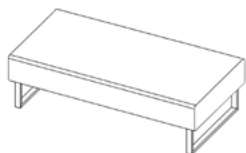

Configuration Guide

Chicago Modular | Seat/back combination

nomique

CGM1-S
(Single seat -satin leg frame)

CGM1-SB-S
(Single - straight back - satin leg frame)

CGM1-CBR-S
(Single - corner back on RIGHT whilst seated - satin leg frame)

CGM1-CBL-S
(Single - corner back on LEFT whilst seated - satin leg frame)

CGM2-S
(Double seat - satin leg frame)

CGM2-SBR-S
(Double seat - straight back on RIGHT whilst seated - satin leg frame)

CGM2-SBL-S
(Double seat - straight back on LEFT whilst seated - satin leg frame)

CGM2-2SB-S
(Double seat - 2 straight back - satin leg frame)

CGM2-2SBR-S
(Double seat - 2 straight back on RIGHT whilst seated - satin leg frame)

CGM2-2SBL-S
(Double seat - 2 straight back on LEFT whilst seated - satin leg frame)

CGM2-SBR-CB-S
(Double seat - 1 straight back on RIGHT whilst seated & corner back - satin leg frame)

CGM2-SBL-CB-S
(Double seat - 1 straight back on LEFT whilst seated & corner back - satin leg frame)

CGM2-CBR-S
(Double seat - 1 corner back on RIGHT whilst seated - satin leg frame)