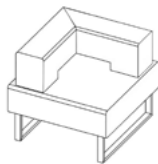

Configuration Guide

Chicago Modular | Seat/back combination

nomique

CGM1-S
(Single seat -satin leg frame)

CGM1-SB-S
(Single - straight back - satin leg frame)

CGM1-CBR-S
(Single - corner back on RIGHT whilst seated - satin leg frame)

CGM1-CBL-S
(Single - corner back on LEFT whilst seated - satin leg frame)

CGM2-S
(Double seat - satin leg frame)

CGM2-SBR-S
(Double seat - straight back on RIGHT whilst seated - satin leg frame)

CGM2-SBL-S
(Double seat - straight back on LEFT whilst seated - satin leg frame)

CGM2-2SB-S
(Double seat - 2 straight back - satin leg frame)

CGM2-2SBR-S
(Double seat - 2 straight back on RIGHT whilst seated - satin leg frame)

CGM2-2SBL-S
(Double seat - 2 straight back on LEFT whilst seated - satin leg frame)