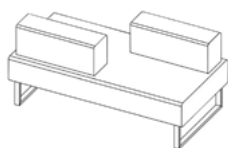

Configuration Guide

Chicago Modular | Seat/back combination

nomique

CGM1-S
(Single seat -satin leg frame)

CGM1-SB-S
(Single - straight back - satin leg frame)

CGM1-CBR-S
(Single - corner back on RIGHT whilst seated - satin leg frame)

CGM1-CBL-S
(Single - corner back on LEFT whilst seated - satin leg frame)

CGM2-S
(Double seat - satin leg frame)

CGM2-SBR-S
(Double seat - straight back on RIGHT whilst seated - satin leg frame)

CGM2-SBL-S
(Double seat - straight back on LEFT whilst seated - satin leg frame)

CGM2-2SB-S
(Double seat - 2 straight back - satin leg frame)

CGM2-2SBR-S
(Double seat - 2 straight back on RIGHT whilst seated - satin leg frame)

CGM2-2SBL-S
(Double seat - 2 straight back on LEFT whilst seated - satin leg frame)

CGM2-SBR-CB-S
(Double seat - 1 straight back on RIGHT whilst seated & corner back - satin leg frame)

CGM2-SBL-CB-S
(Double seat - 1 straight back on LEFT whilst seated & corner back - satin leg frame)

CGM2-CBR-S
(Double seat - 1 corner back on RIGHT whilst seated - satin leg frame)