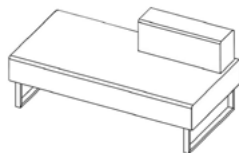

Configuration Guide

Chicago Modular | Seat/back combination

nomique

CGM1-S
(Single seat -satin leg frame)

CGM1-SB-S
(Single - straight back - satin leg frame)

CGM1-CBR-S
(Single - corner back on RIGHT whilst seated - satin leg frame)

CGM1-CBL-S
(Single - corner back on LEFT whilst seated - satin leg frame)

CGM2-S
(Double seat - satin leg frame)

CGM2-SBR-S
(Double seat - straight back on RIGHT whilst seated - satin leg frame)

CGM2-SBL-S
(Double seat - straight back on LEFT whilst seated - satin leg frame)

CGM2-2SB-S
(Double seat - 2 straight back - satin leg frame)

CGM2-2SBR-S
(Double seat - 2 straight back on RIGHT whilst seated - satin leg frame)

CGM2-2SBL-S
(Double seat - 2 straight back on LEFT whilst seated - satin leg frame)