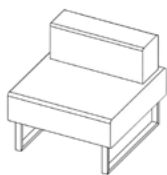

Configuration Guide

Chicago Modular | Seat/back combination

nomique

CGM1-S
(Single seat -satin leg frame)

CGM1-SB-S
(Single - straight back - satin leg frame)

CGM1-CBR-S
(Single - corner back on RIGHT whilst seated - satin leg frame)

CGM1-CBL-S
(Single - corner back on LEFT whilst seated - satin leg frame)

CGM2-S
(Double seat - satin leg frame)

CGM2-SBR-S
(Double seat - straight back on RIGHT whilst seated - satin leg frame)

CGM2-SBL-S
(Double seat - straight back on LEFT whilst seated - satin leg frame)

CGM2-2SB-S
(Double seat - 2 straight back - satin leg frame)

CGM2-2SBR-S
(Double seat - 2 straight back on RIGHT whilst seated - satin leg frame)

CGM2-2SBL-S
(Double seat - 2 straight back on LEFT whilst seated - satin leg frame)