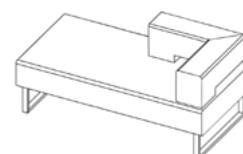

Configuration Guide

Chicago Modular | Seat/back combination

nomique

CGM1-S
(Single seat -satin leg frame)

CGM1-SB-S
(Single - straight back - satin leg frame)

CGM1-CBR-S
(Single - corner back on RIGHT whilst seated - satin leg frame)

CGM1-CBL-S
(Single - corner back on LEFT whilst seated - satin leg frame)

CGM2-S
(Double seat - satin leg frame)

CGM2-SBR-S
(Double seat - straight back on RIGHT whilst seated - satin leg frame)

CGM2-SBL-S
(Double seat - straight back on LEFT whilst seated - satin leg frame)

CGM2-2SB-S
(Double seat - 2 straight back - satin leg frame)

CGM2-2SBR-S
(Double seat - 2 straight back on RIGHT whilst seated - satin leg frame)

CGM2-2SBL-S
(Double seat - 2 straight back on LEFT whilst seated - satin leg frame)

CGM2-SBR-CB-S
(Double seat - 1 straight back on RIGHT whilst seated & corner back - satin leg frame)

CGM2-SBL-CB-S
(Double seat - 1 straight back on LEFT whilst seated & corner back - satin leg frame)

CGM2-CBR-S
(Double seat - 1 corner back on RIGHT whilst seated - satin leg frame)