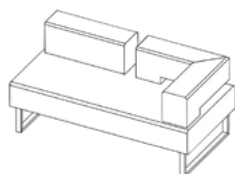

Configuration Guide

Chicago Modular | Seat/back combination

nomique

CGM1-S
(Single seat -satin leg frame)

CGM1-SB-S
(Single - straight back - satin leg frame)

CGM1-CBR-S
(Single - corner back on RIGHT whilst seated - satin leg frame)

CGM1-CBL-S
(Single - corner back on LEFT whilst seated - satin leg frame)

CGM2-S
(Double seat - satin leg frame)

CGM2-SBR-S
(Double seat - straight back on RIGHT whilst seated - satin leg frame)

CGM2-SBL-S
(Double seat - straight back on LEFT whilst seated - satin leg frame)

CGM2-2SB-S
(Double seat - 2 straight back - satin leg frame)

CGM2-2SBR-S
(Double seat - 2 straight back on RIGHT whilst seated - satin leg frame)

CGM2-2SBL-S
(Double seat - 2 straight back on LEFT whilst seated - satin leg frame)

CGM2-SBR-CB-S
(Double seat - 1 straight back on RIGHT whilst seated & corner back - satin leg frame)

CGM2-SBL-CB-S
(Double seat - 1 straight back on LEFT whilst seated & corner back - satin leg frame)

CGM2-CBR-S
(Double seat - 1 corner back on RIGHT whilst seated - satin leg frame)