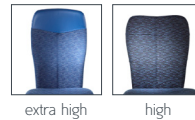

BACK HEIGHT