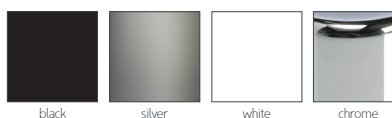

FRAME FINISH