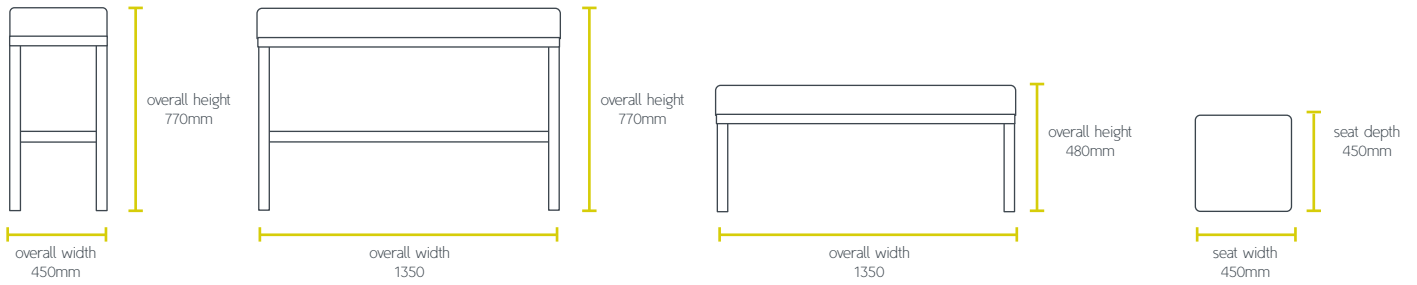

FRAME FINISH

STANDARDS

- [Designed to conform to BS EN 16139:2013](#)

WARRANTY

- 5 years

DIMENSIONS | MODULAR SOFAS

MODULAR & LANDSCAPE

Chicago Modular

DIMENSIONS | BENCHES & HIGHSTOOLS

DIMENSIONS | MOBILE STOOLS