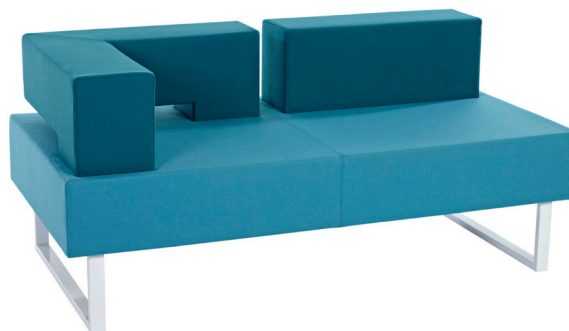

Chicago Modular

Chicago Modular uses the bold aesthetics of the Chicago sofa to form a range of configurable seating. The bench style system features two back details which allow variable combinations and offer comfort and back support. The benches are available as single and two seater. To introduce another level the range incorporates dining/working height benches and high stools and benches. Complementary tables are available in coffee, dining and poseur height.

With its versatility Chicago Modular strikes the right balance between working, dining and breakout to meet the requirements of the modern workplace or educational environment.

FEATURES AND OPTIONS

- Fully upholstered modular bench system
- Modular back rest, straight and unique floating corner detail
- Single and two seat benches
- Range incorporates a circular and square mobile stool
- Low and high benches
- Robust steel frame available in satin silver as standard, optional eco chrome or white finish
- Eco chrome: High gloss silver paint finish with the appearance of polished aluminium
- Complementary table range available
- **For seat/back combinations, please see [Configuration Guide](#) Available on our website.**