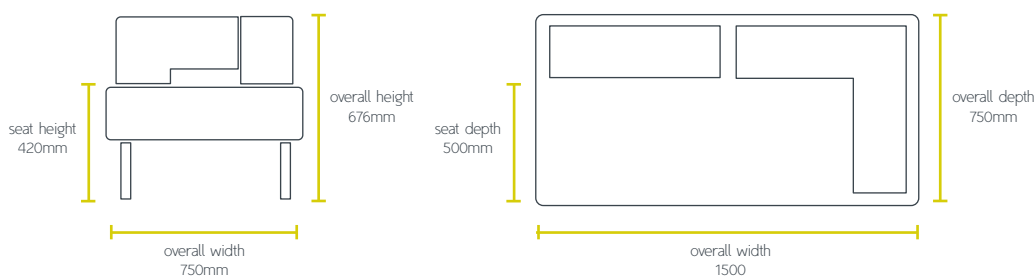

FRAME FINISH

STANDARDS

- [Designed to conform to BS EN 16139:2013](#)

WARRANTY

- 5 years

DIMENSIONS | MODULAR SOFAS

MODULAR & LANDSCAPE

Chicago Modular

DIMENSIONS | BENCHES & HIGHSTOOLS

DIMENSIONS | MOBILE STOOLS