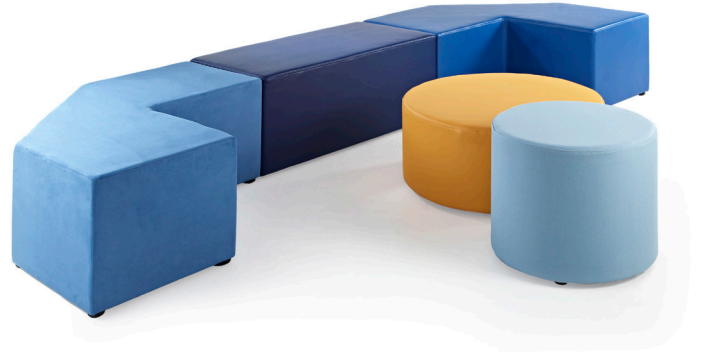

MODULAR & LANDSCAPE

Jigsaw²

Bold, contemporary and re-designed to make an impact. Jigsaw offers a range of angular and circular shapes that no longer show foot detail. Also available are three new shapes and a complementing table range.

Nine interlocking shapes create limitless configurations and creative seating landscapes.

FEATURES AND OPTIONS

- Fully upholstered stool and bench system
- 9 different units
- Light weight for easy manoeuvrability and reconfiguration
- Complementing table range