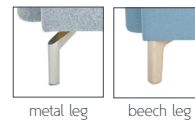

ARM CHAIRS & SOFAS

Milo

Milo sofa collection combines design, with great comfort and a variety of options and finishes to choose from. Milo is fit for any environment and offers great value for money. Available as single seat arm chair, two and three seat sofa, either with or without arms. Choose between a sleek brushed steel leg or a tapered solid beech leg. Optional buttons in seat and back can be added to give Milo a more playful character.

FEATURES AND OPTIONS

- Single chair, two seat and three seat sofa
- Available with or without arms
- Brushed steel legs
- Tapered solid beech legs, can be stained to specification
- Optional button detail in seat and back
- Great comfort
- Complementary table range

LEG OPTION

STANDARDS

- [BS EN 16139:2013](#)

WARRANTY

- 5 years

DIMENSIONS