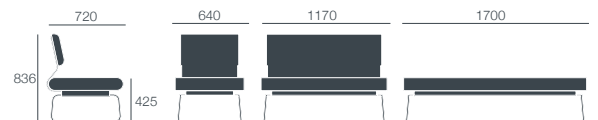

nomique

function
by design.

infinity

Great for large open spaces, Infinity combines flexibility and comfort with distinctively striking looks. The contemporary, sleek and modular design adapts perfectly to workplace, reception and breakout environments, offering dynamic space solutions. Choose from a single, two or three seat bench system with or without back rests, and a selection of coordinating accessories.