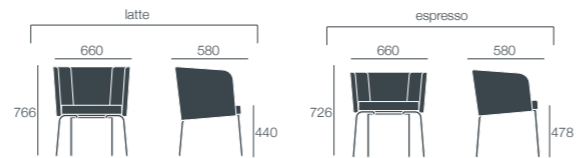

## inspiral

Inspiral showcases the classic chair form in bright and bold fabrics and a sleek steel frame. This simple design will work for both reception and breakout areas with the low table version, or in a dining scenario with a higher table. Available either fully upholstered or with the option of a veneer showwood back to suit your environment. Choose from a range of accessories to complete your look.

for table dimensions please refer to pricelist

designer: Dave Grimshaw

nomique

Unit A, Halesfield 14  
Telford  
Shropshire (GB)  
TF7 4QR

T: 01952 585828  
E: sales@nomique.com

The mark of  
responsible forestry