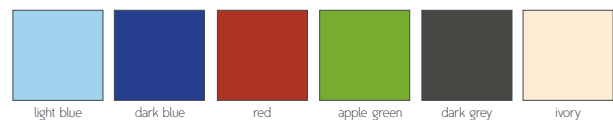

MULTI PURPOSE

Moka

Moka is a elegant multi-purpose chair which can be used as a cafe or bistro, meeting, conference, breakout or side chair. Moka offers great flexibility and style. Moka's sleek but soft profile is available either fully upholstered, with an upholstered seat pad or just the slim wooden shell. Choose between a white HPL or beech veneer as standard. Moka offers a range of different frames: Four leg wooden frame (solid beech), polished chrome rod frame, polished chrome four leg, polished chrome bar stool frame or swivel five star base on castors. Add slim tubular metal arms which are available with a choice of coloured arm pads to suit seat shell or upholstery.

FEATURES AND OPTIONS

- Slim wooden seat shell, available as beech veneer or white HPL as standard
- Beech veneer can be stained to oak, walnut or to match
- Seat can be fully upholstered or with an upholstered seat pad
- Available with 5 different frames as standard
- Tapered wooden leg, solid beech, available painted (white) or stained
- White or black under seat fitting as standard (colours on request)
- Rod frame, stackable, polished chrome, optional glides
- Rod frame for linking
- Bar stool rod frame, polished chrome
- Metal four leg, with optional linking accessories, stackable, polished chrome
- Five star castor base offers seat height adjustment
- Optional tubular arm rest with coloured nylon arm pads
- Arm option for rod, 4 leg metal and swivel chair only

BAR STOOL OPTION

COLOURED NYLON ARM PADS

MULTI PURPOSE
Moka

DIMENSIONS | BASE OPTIONS